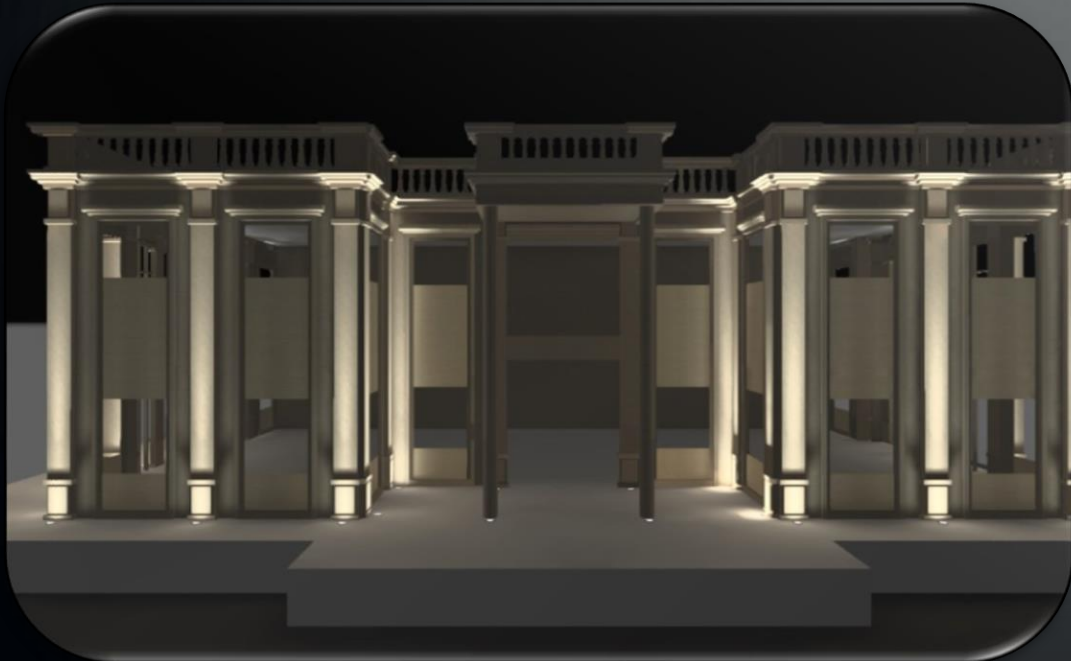

SCOPE: LIGHTING DESIGN

Facade Lighting Design

ASANSOL, WESTBENGAL

STATUS: ONGOING

SCOPE: LIGHTING DESIGN

Facade Lighting Design

MURSHIDABAD, WESTBENGAL

STATUS: ONGOING