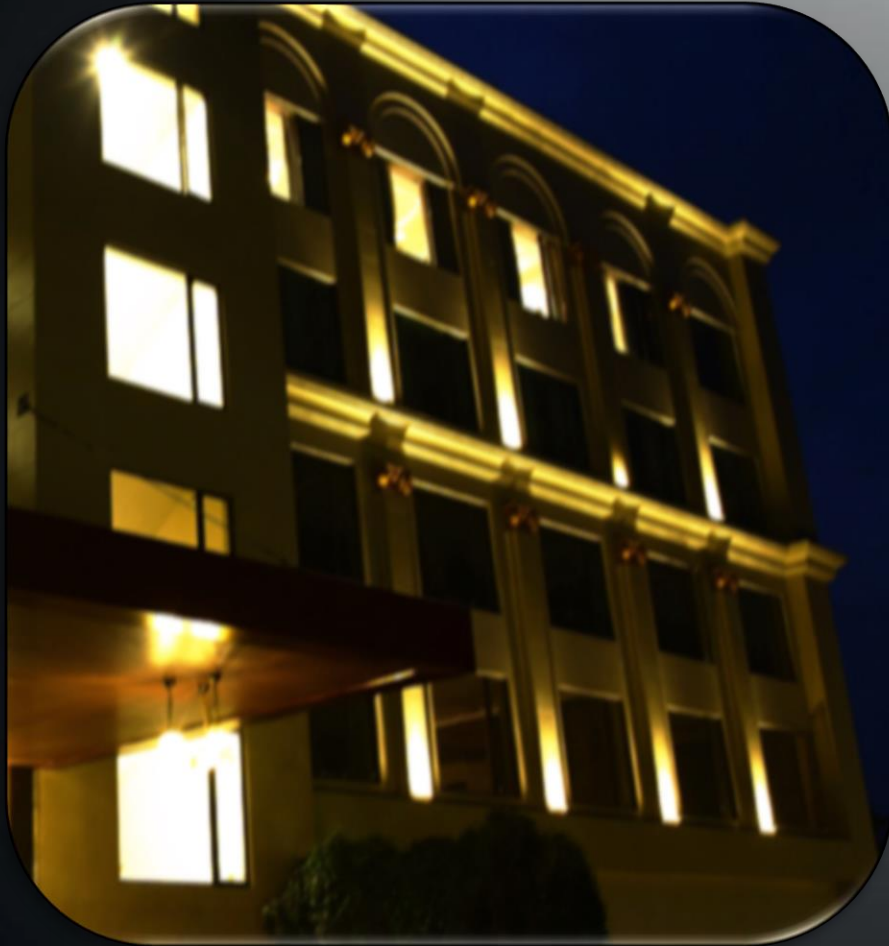

Facade Lighting Design

JHARKHAND

STATUS: COMPLETE

SCOPE: LIGHTING DESIGN