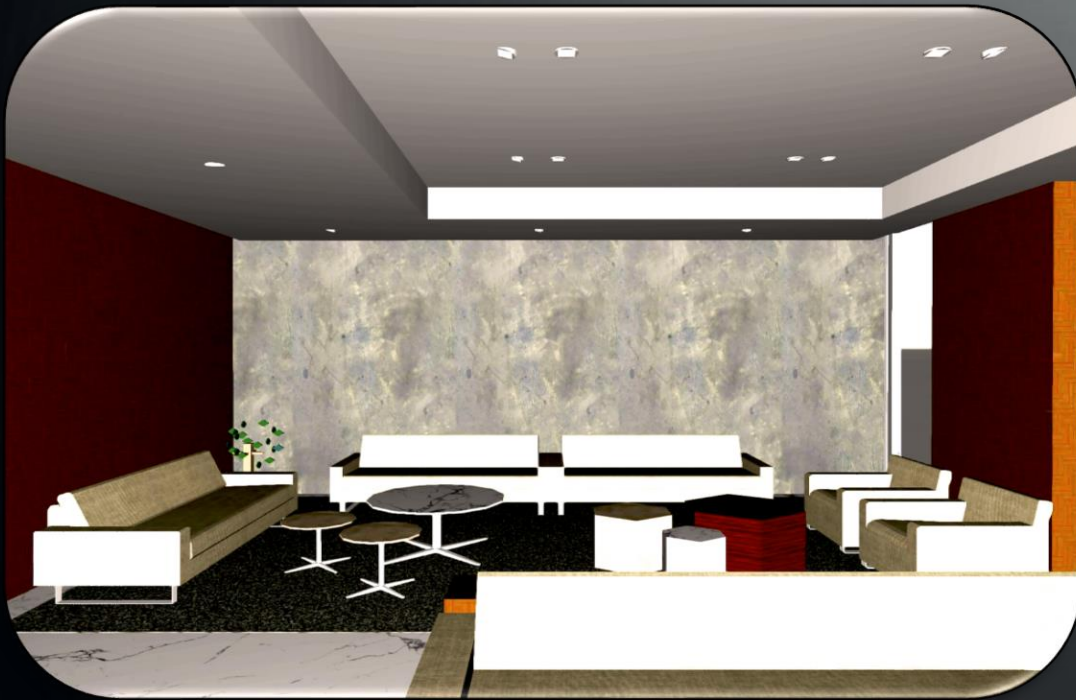

SCOPE: LIGHTING DESIGN WITH CONTROL

SALLAKE, KOLKATA

STATUS: COMPLETE

SCOPE: LIGHTING DESIGN WITH CONTROL

SALLAKE, KOLLKATA

STATUS: COMPLETE

SCOPE: LIGHTING DESIGN WITH CONTROL

SALAP, WESTBENGAL