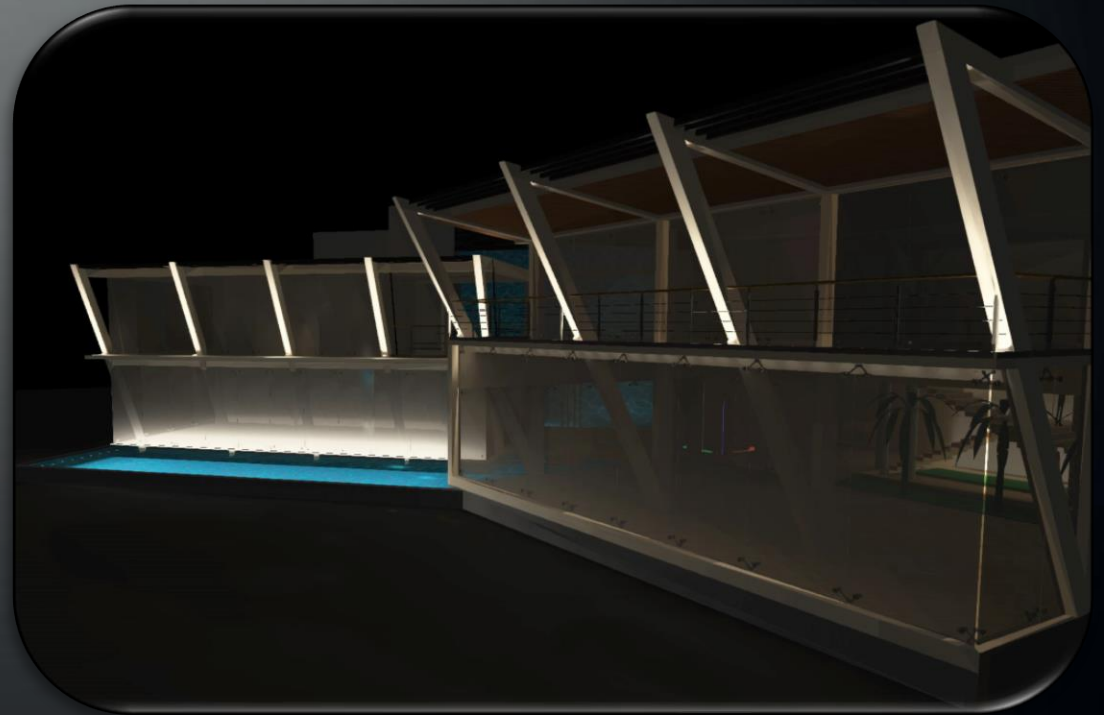

Facade Lighting Design

MAYAPUR, WESTBENGAL

STATUS: ONGOING

SCOPE: LIGHTING DESIGN