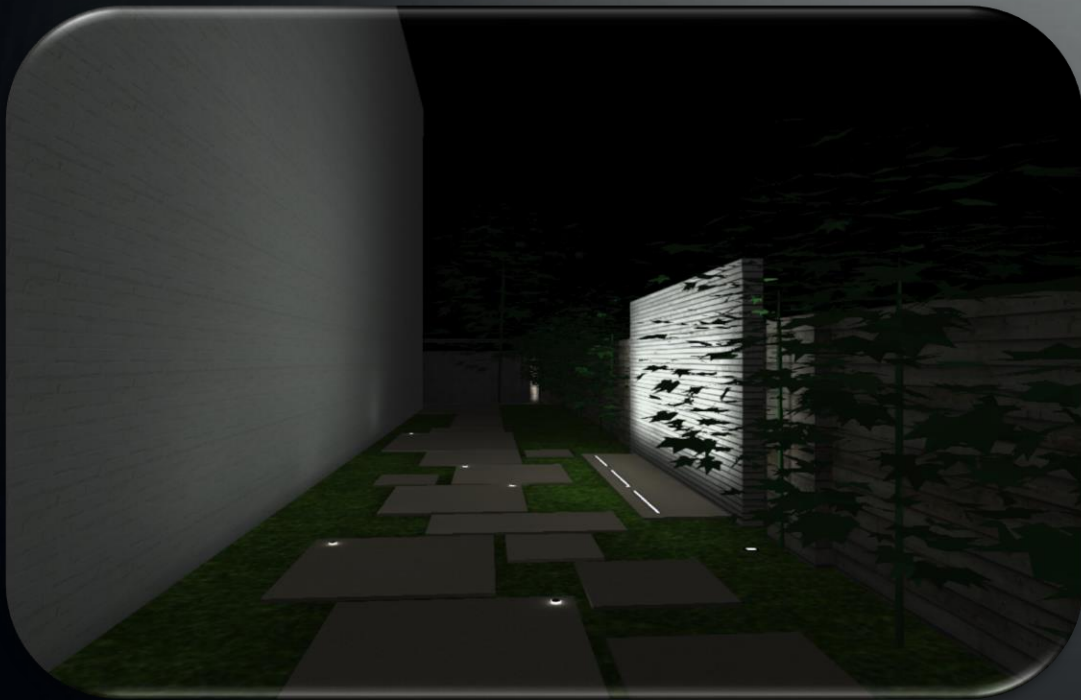

Facade Lighting Design

JHARKHAND

STATUS: COMPLETE

SCOPE: LIGHTING DESIGN

MANDARMANI, WESTBENGAL

STATUS: ONGOING

SCOPE: LIGHTING DESIGN

MANDARMANIWESTBENGAL