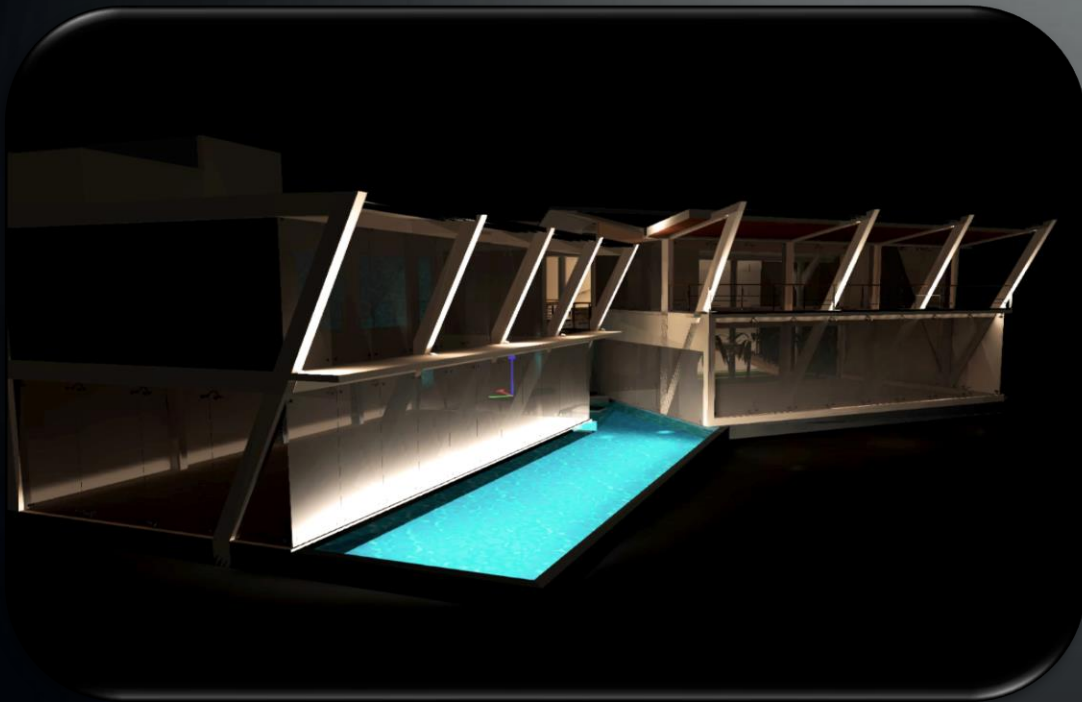

Facade Lighting Design

MAYAPUR, WESTBENGAL

STATUS: ONGOING

SCOPE: LIGHTING DESIGN