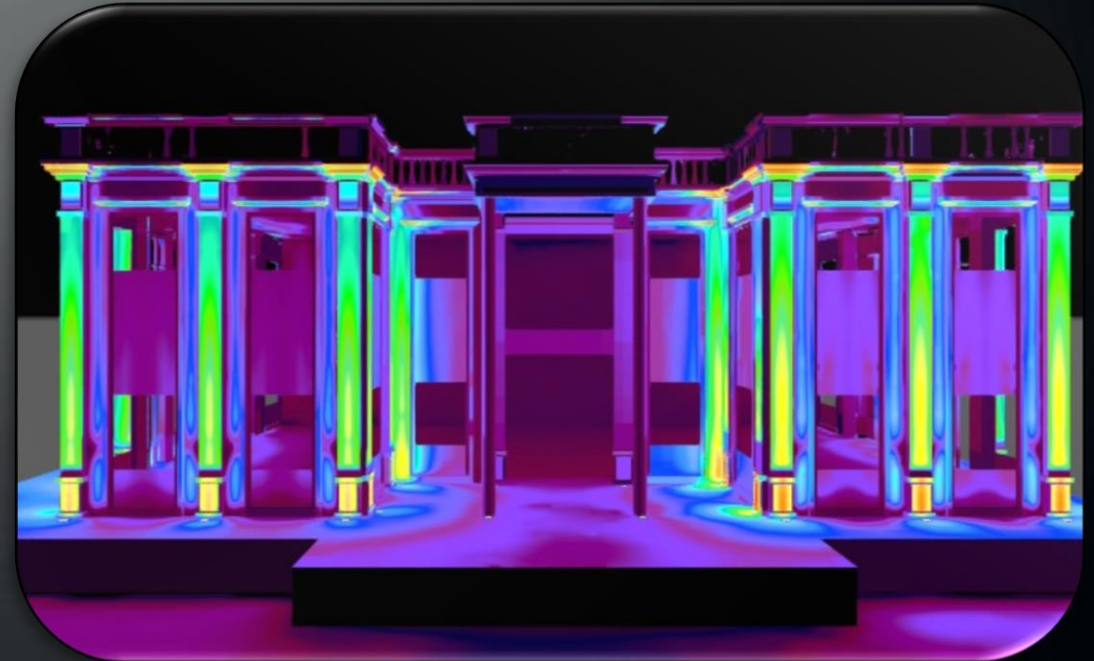

SCOPE: LIGHTING DESIGN

Facade Lighting Design

ASANSOL, WESTBENGAL

STATUS: ONGOING

SCOPE: LIGHTING DESIGN

Facade Lighting Design

MURSHIDABAD, WESTBENGAL

STATUS: ONGOING