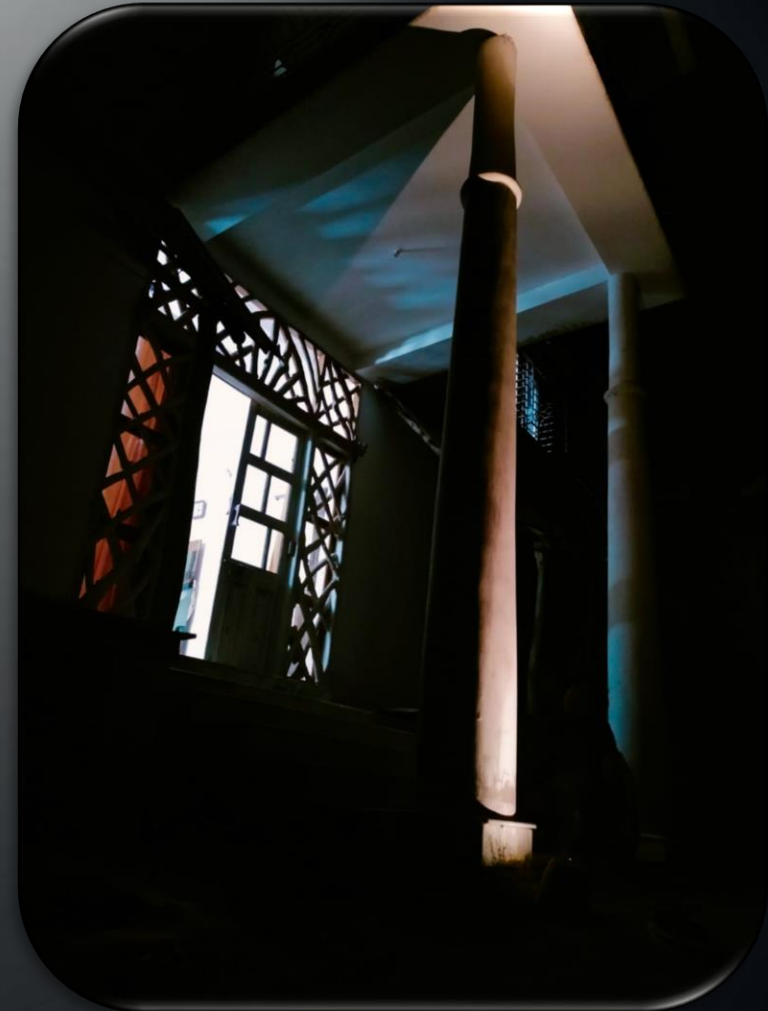

BOLPUR, WESTBENGAL

STATUS: ONGOING

SCOPE: LIGHTING DESIGN