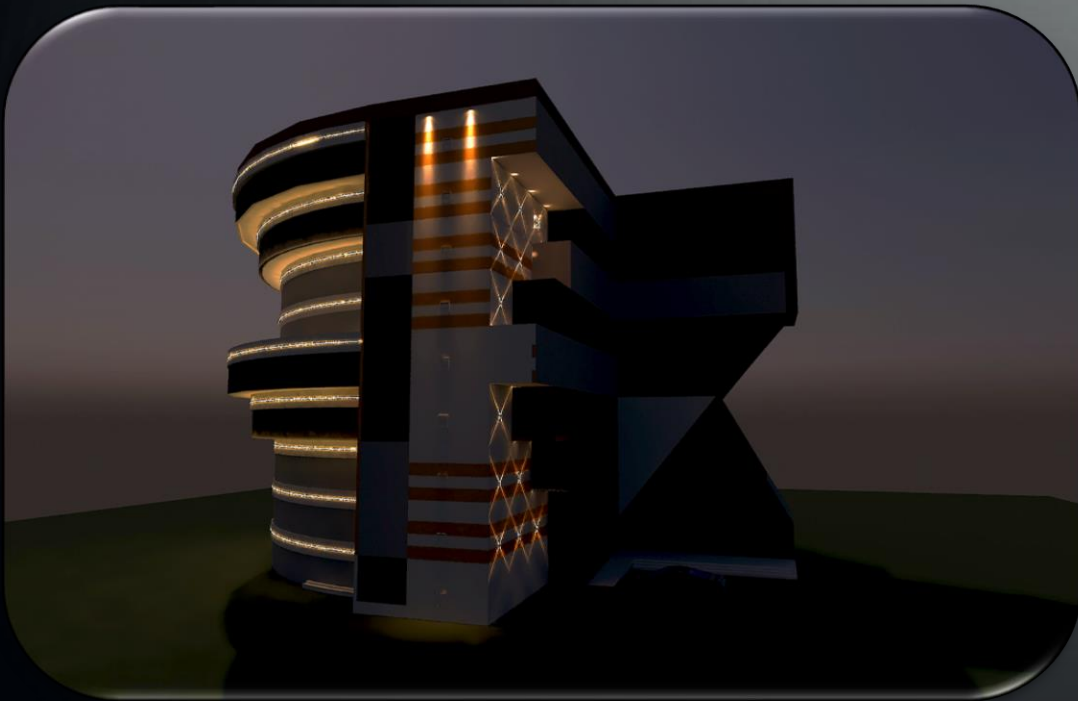

SCOPE: LIGHTING DESIGN

Facade Lighting Design

MAYAPUR, WESTBENGAL

STATUS: ONGOING

SCOPE: LIGHTING DESIGN

Facade Lighting Design

ASANSOL, WESTBENGAL

STATUS: ONGOING