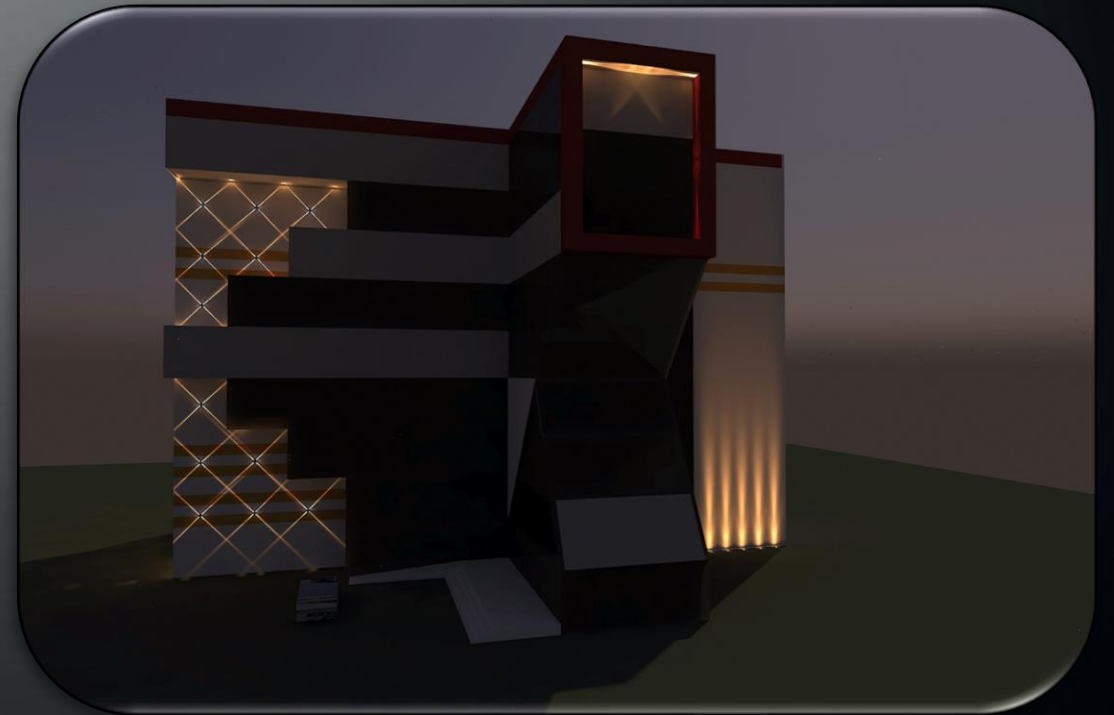

SCOPE: LIGHTING DESIGN

Facade Lighting Design

MAYAPUR, WESTBENGAL

STATUS: ONGOING

SCOPE: LIGHTING DESIGN

Facade Lighting Design

ASANSOL, WESTBENGAL

STATUS: ONGOING