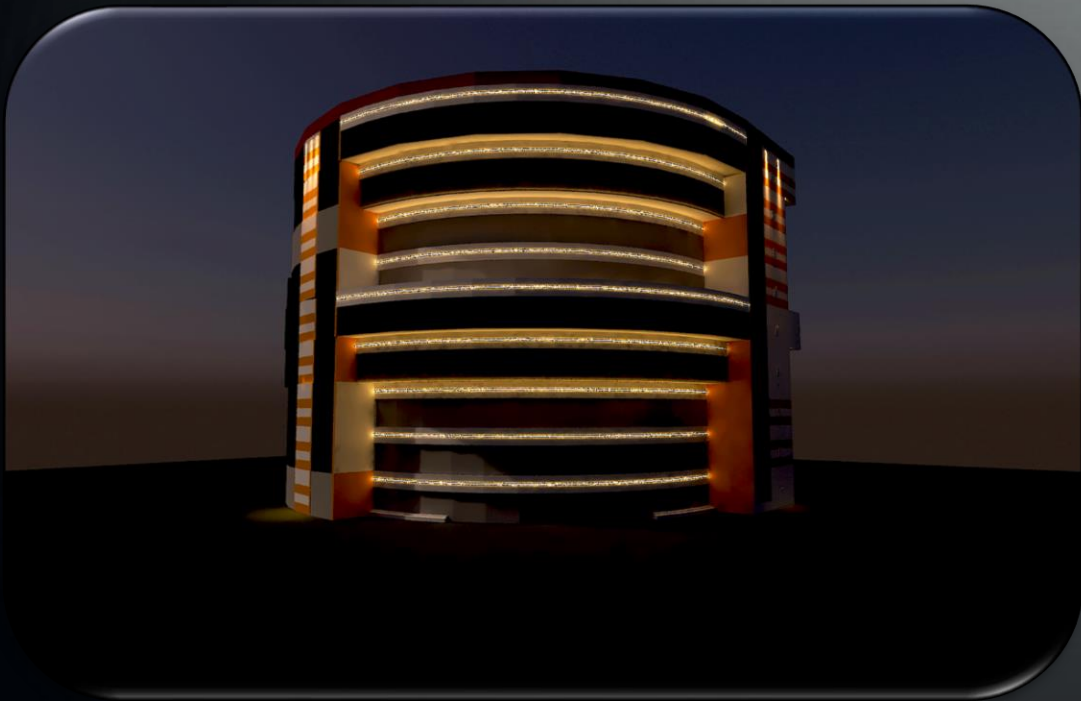

Facade Lighting Design

ASANSOL, WESTBENGAL

STATUS: ONGOING

SCOPE: LIGHTING DESIGN