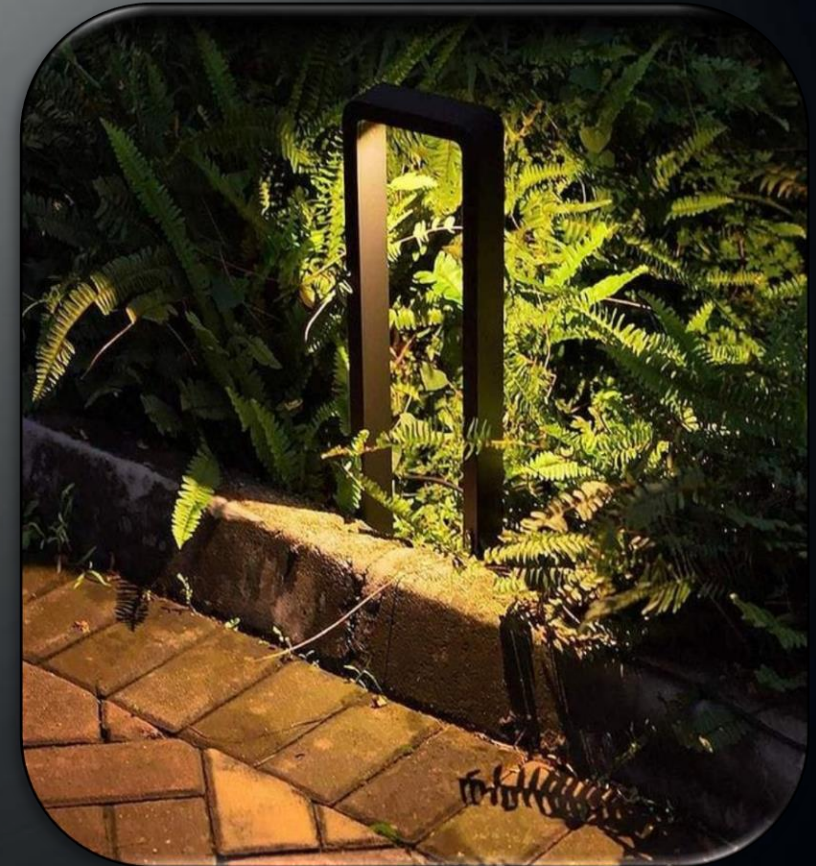

STATUS: ONGOING

SCOPE: LIGHTING DESIGN

BOLPUR, WESTBENGAL

STATUS: ONGOING

SCOPE: LIGHTING DESIGN

MANDARMANI, WESTBENGAL

STATUS: ONGOING

SCOPE: LIGHTING DESIGN